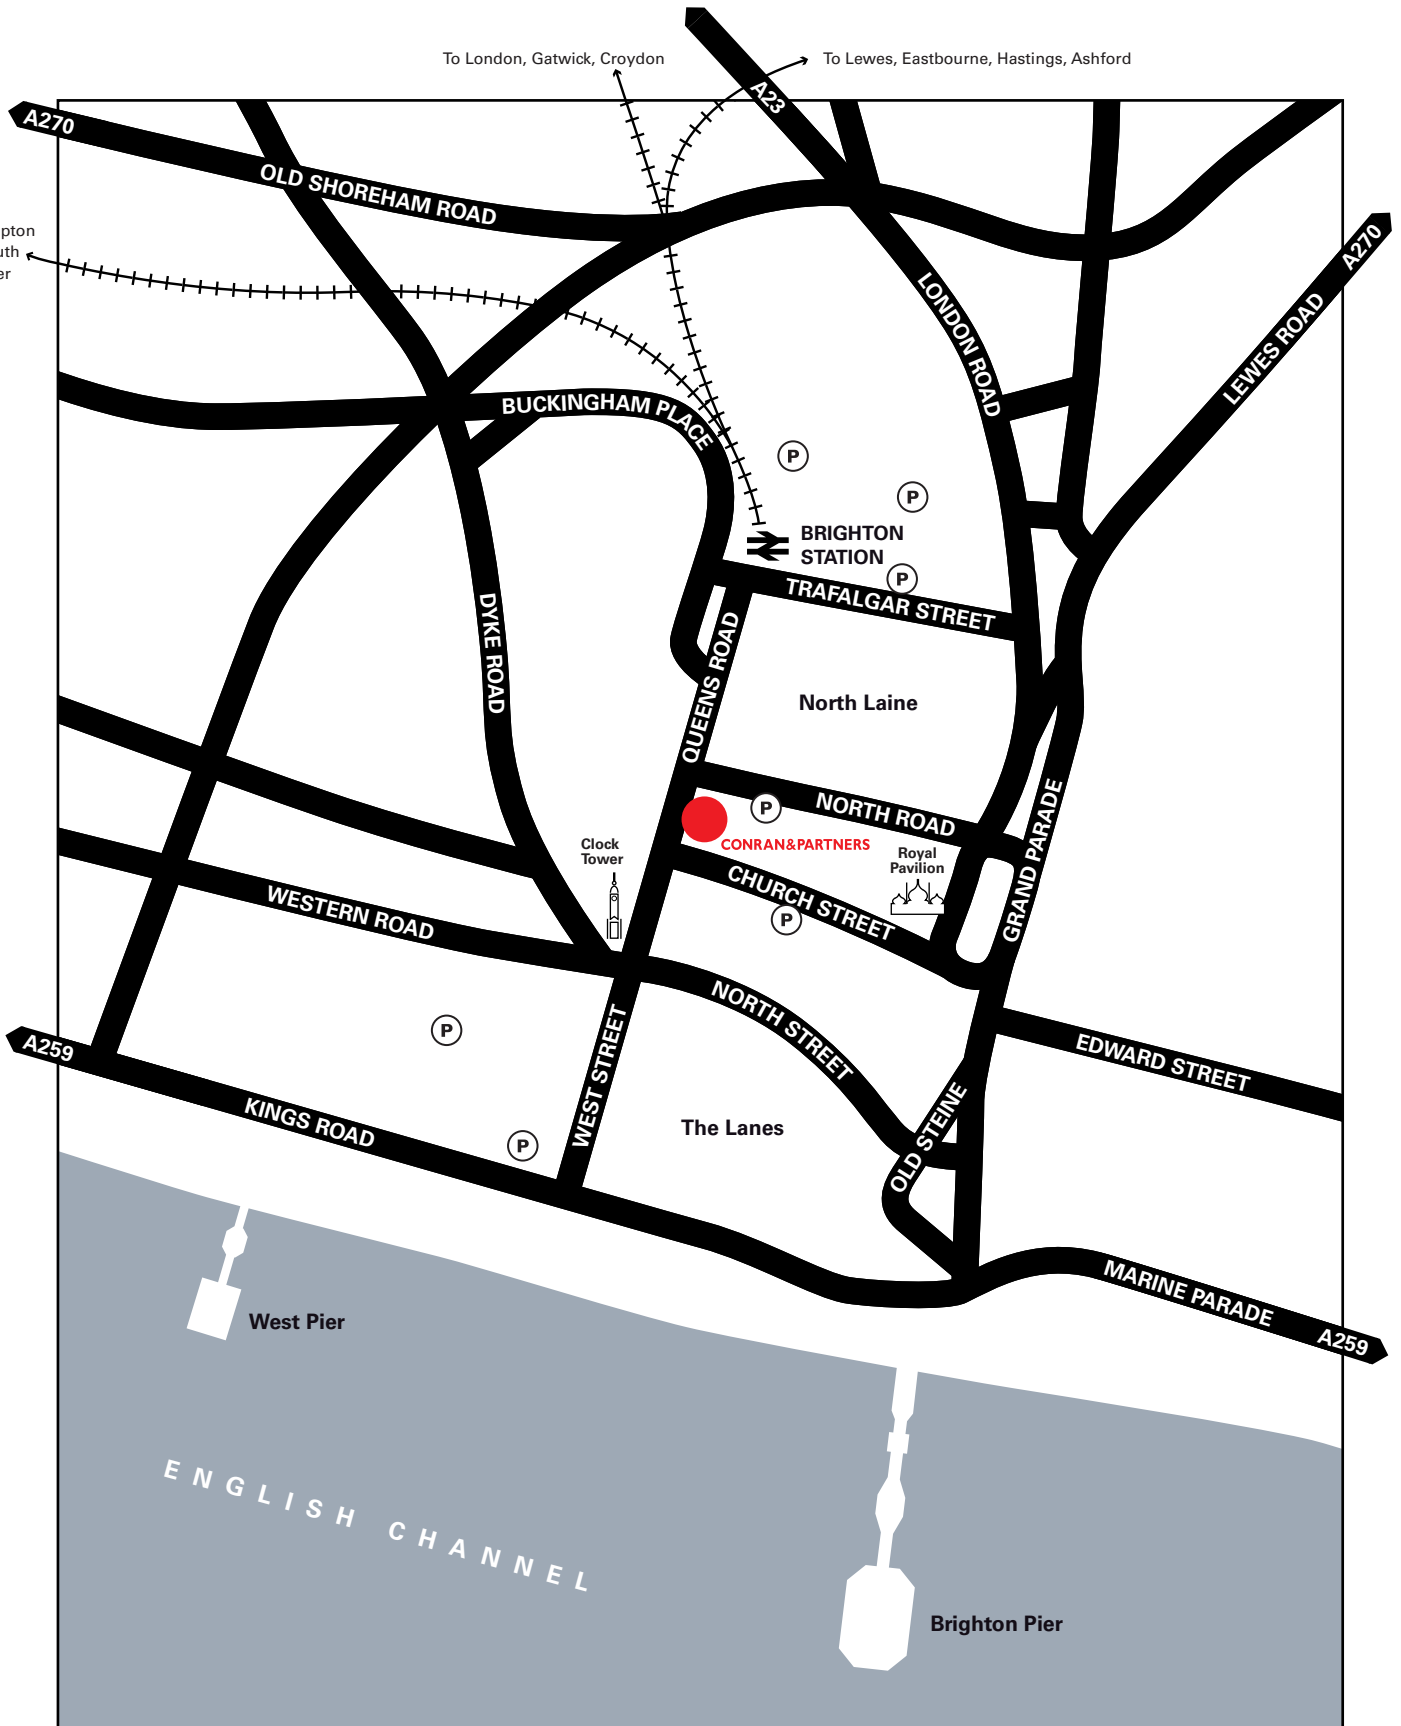

To Hove
Southampton
Portsmouth
Chichester
Reading
Cardiff

To London, Gatwick, Croydon

To Lewes, Eastbourne, Hastings, Ashford

CONRAN & PARTNERS

First Floor
Hanover House
118 Queens Road
Brighton
BN1 3XG

Tel +44 (0)1273 716060
Fax +44 (0)1273 716099
Email cp@conran.com

Rail

Brighton Station
Cross Country, Coastway, First Capital Connect, South West Trains,
First Great Western Services.
A three minute walk along Queens Road.

Car Parking

Buses

6, 7, 12, 12a, 14, 14c, 22, 27, 27a, 57, 59, 77, 81a
stop directly outside the office